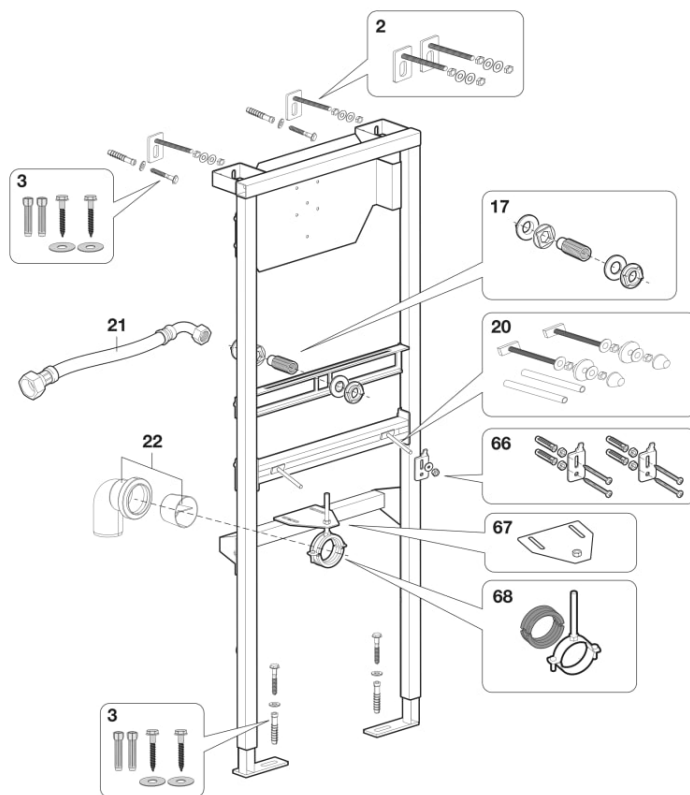

PROTON

Duplo Urinal Universal - Built-in structure for urinal

DIMENSIONS

Length	500 mm
Width	130 mm
Height	1320 mm

**SPARE-PARTS**

Fixings set for wall frame IN WALL	AV0011800R	2		EUR38.40	null null
Fixing for wall frame Wall In System	AV0001900R	3	2 ut	EUR11.80	null null
Wall In System grommet kit	AV0002100R	17		EUR39.10	null null
Fixings set for urinal Wall In System	AV0002300R	20		EUR21.10	null null
Flexible urinal feeding kit	AV0002000R	21		EUR44.70	null null
Evacuation elbow kit Ø50-87mm UR Wall In System	AV0002400R	22	Ø50	EUR23.00	null null
Urinal screws and hooks set	AV0017500R	66		EUR3.01	null null
Universal urinal Duplo flange support plate kit	AV0030700R	67		EUR31.40	null null
Universal urinal Duplo pipe flange kit	AV0030600R	68		EUR14.40	null null